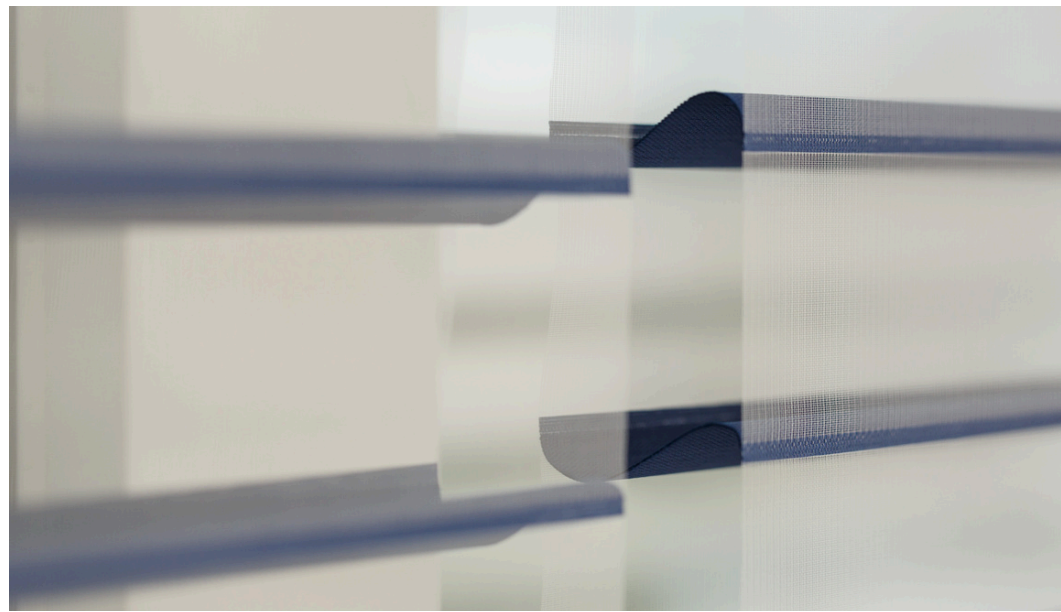

TRIFLOR®

ROLLER VENETIAN BLINDS

Our latest product, the Triflor Roller Venetian blinds, combines the practical aspects of both roller and Venetian blinds. These blinds have fabric slats between two panels, allowing adjustable light control for a diffused lighting effect.

This design provides an effective solution for managing light and privacy in any space, making the Triflor Roller Venetian blinds a practical choice for both home and office environments.