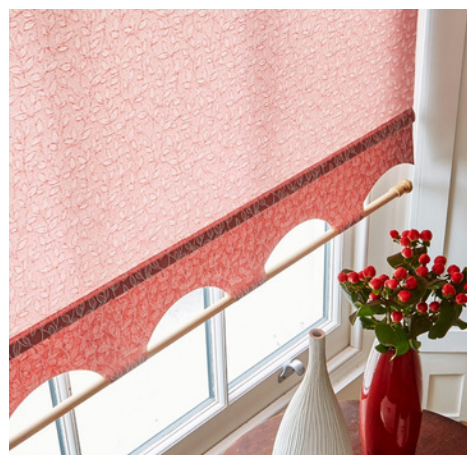

It's all in the little details!

Accessories for your blinds add an air of luxury to an entire room. All our made to measure blinds can be fitted with decorative accessories to complement your chosen blind beautifully.

Opt for a fabric braid in an accent shade, a decorative pull in rose gold, or eyelets and bottom bars sewn in the hem. There's a blind accessory to suit every decor.