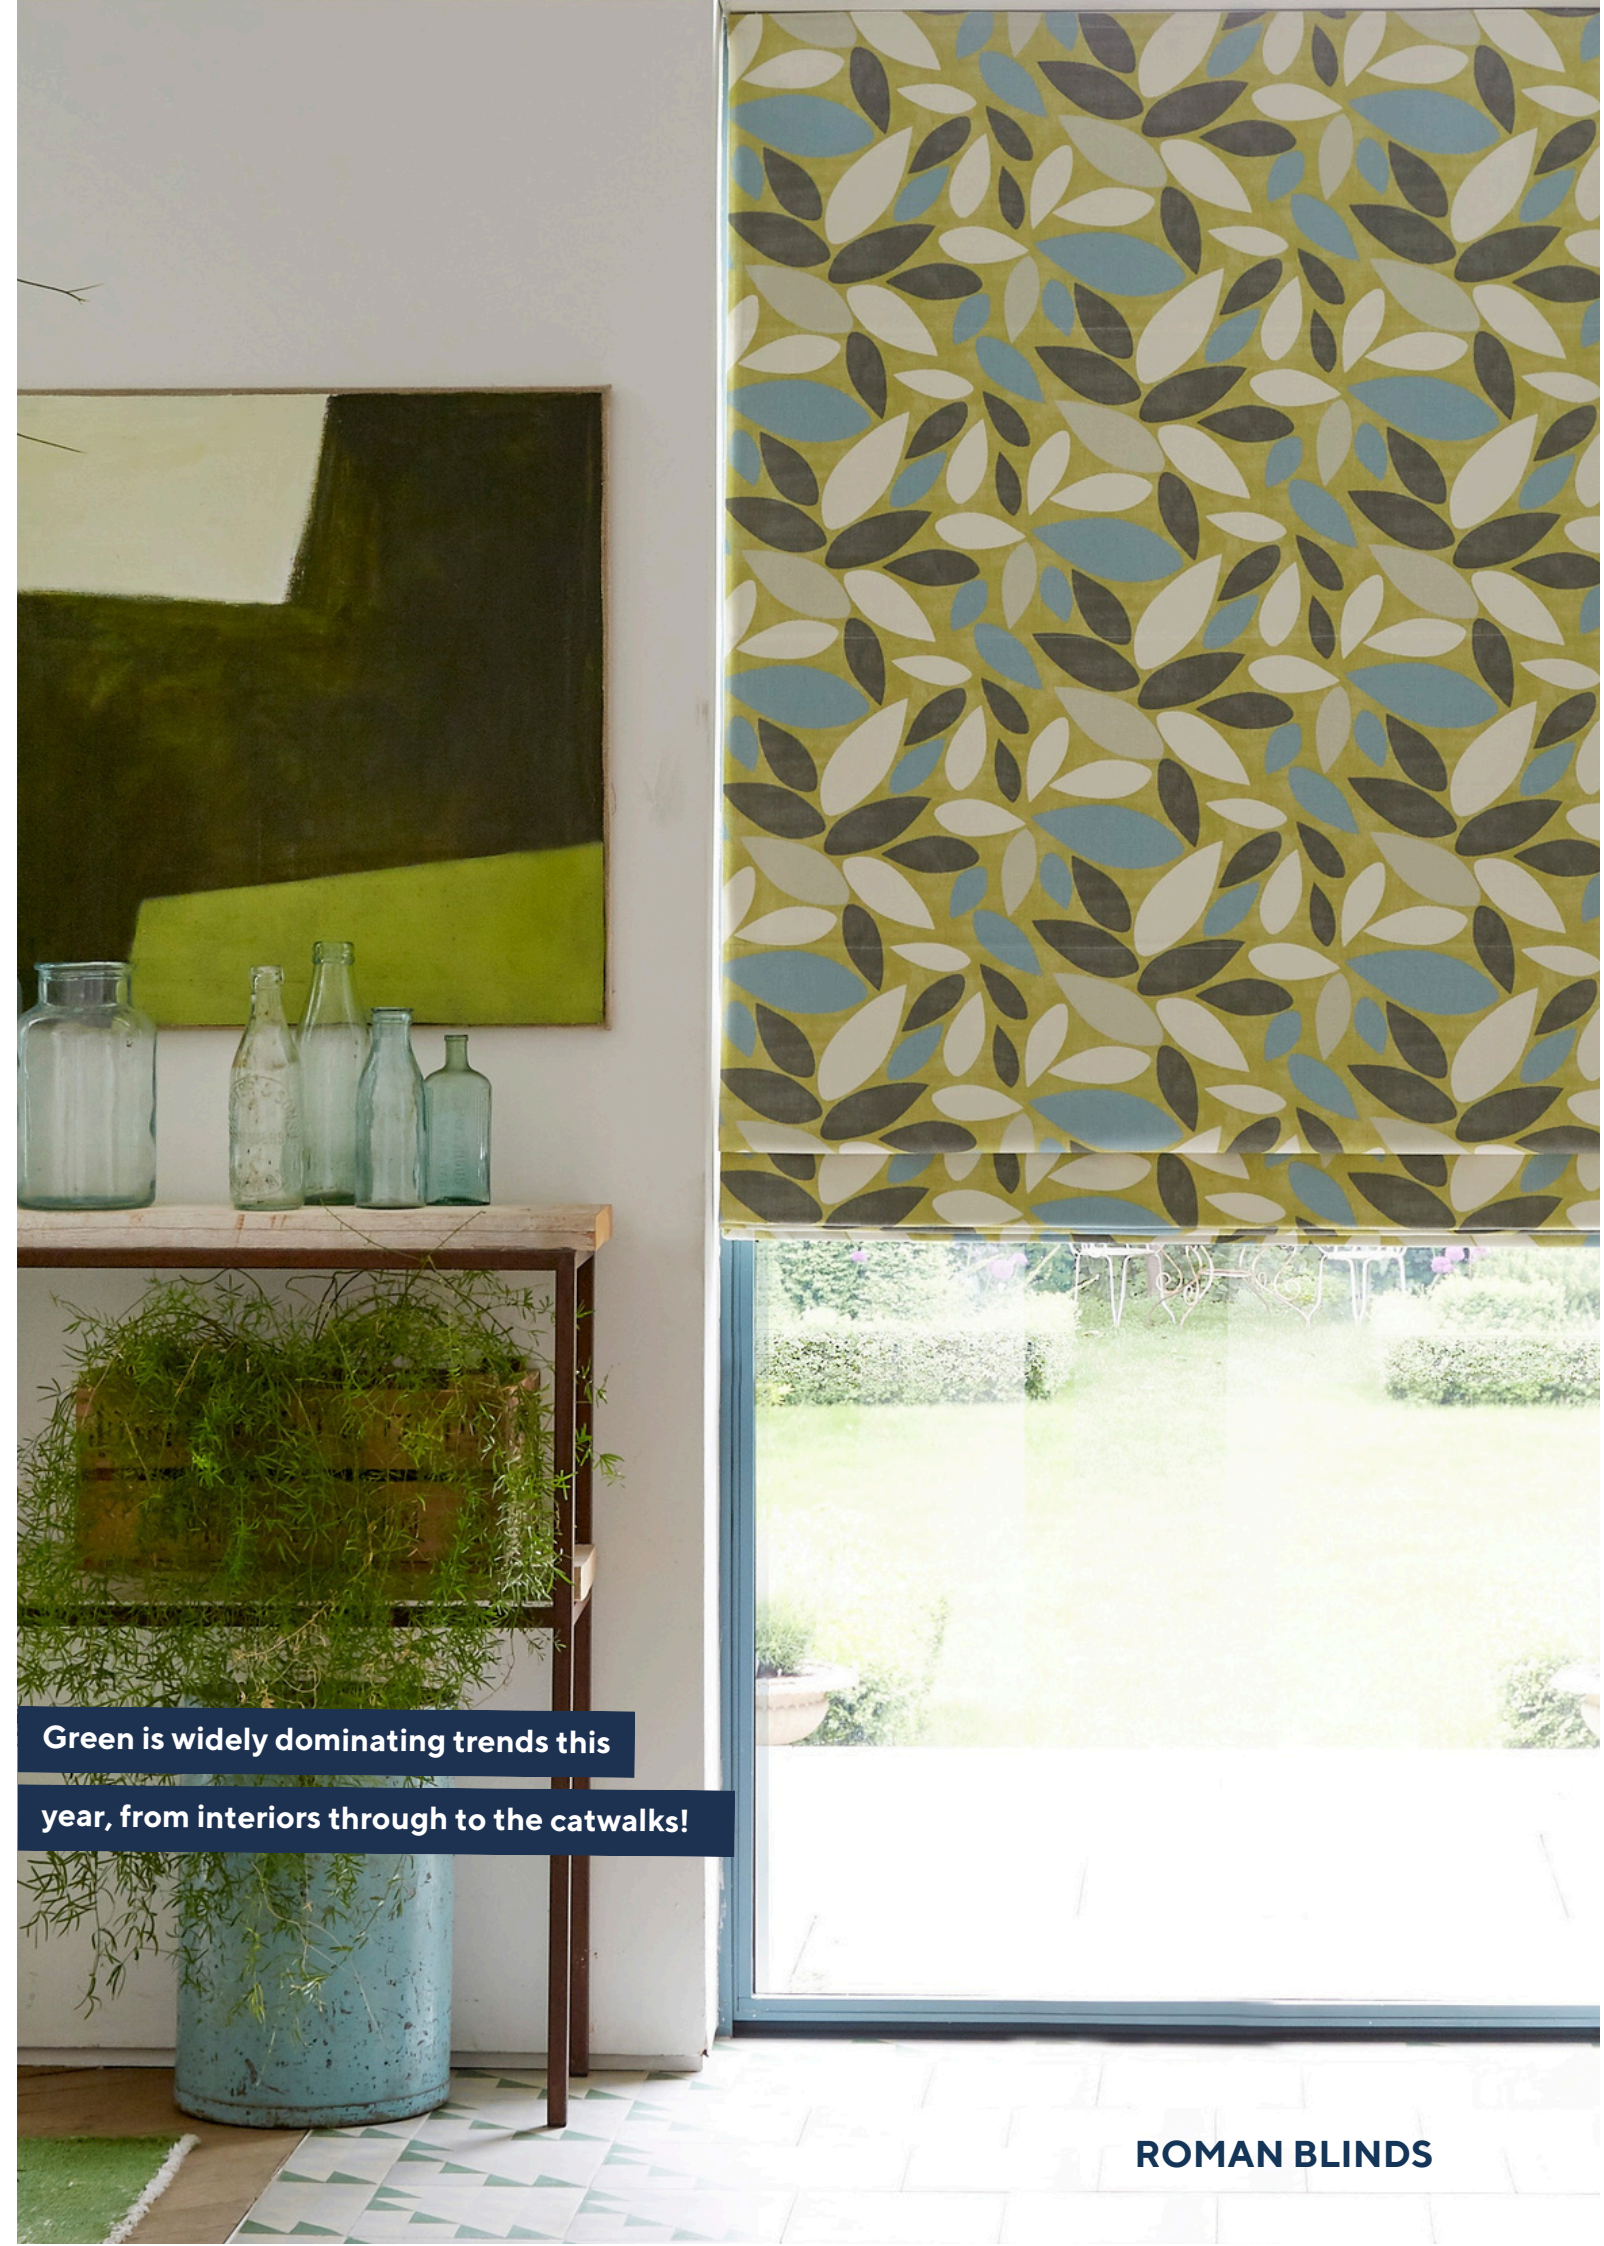

ROMAN BLINDS

Renowned for their elegant drapes, Roman blinds are one of our most sophisticated blinds styles in the range.

Greens are in and they certainly work well on a Roman Blind! From olive tones through to tropical prints, our Roman Blinds range will help you to adopt the Biophilic design that's on everyone's Pinterest board this year!

Green is widely dominating trends this year, from interiors through to the catwalks!